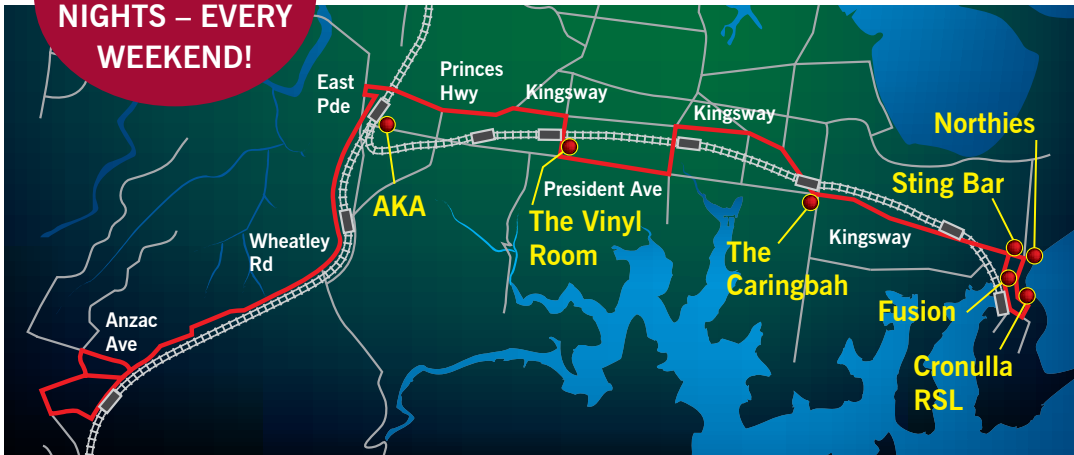

THE SHIRE SHUTTLE

FREE, SAFE LATE NIGHT TRANSPORT

FRIDAY AND SATURDAY NIGHTS – EVERY WEEKEND!

Cronulla

to Sutherland/
Engadine

Northies, Cronulla RSL, Fusion, Sting Bar

11:55 pm	12:45 am	1:35 am	2:25 am	3:15 am*
----------	----------	---------	---------	----------

Caringbah

to Sutherland
to Cronulla

The Caringbah

12:00 am	12:50 am	1:40 am	2:30 am	3:20 am*
12:35 am	1:25 am	2:15 am	3:05 am	

Miranda

to Sutherland
to Cronulla

12:05 am	12:55 am	1:45 am	2:35 am	3:25 am*
12:30 am	1:20 am	2:10 am	3:00 am	

GyMEA

to Sutherland
to Cronulla

The Vinyl Room

12:10 am	1:00 am	1:50 am	2:40 am	3:30 am*
12:25 am	1:15 am	2:05 am	2:55 am	

Sutherland

to Cronulla
to Engadine

AKA

12:20 am	1:10 am	2:00 am	2:50 am	3:40 am*
----------	---------	---------	---------	----------